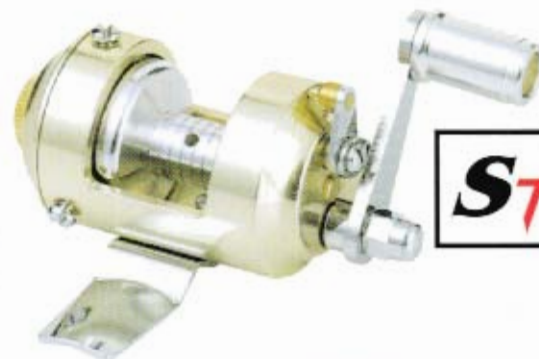

## MINI KEY CHAIN

### ST5

Line Capacity(mm/M)	
0.20/80	0.25/60
Gear Ratio	2.1:1

ALARM CLICK FOR LINE RELEASING/RETRIEVING  
LEFT/RIGHT HAND CHANGABLE  
ANTI-REVERSE FUNCTION  
PUSH DOWN BUTTON FOR DRAG  
AL. CNC MACHINE CUT FRAME